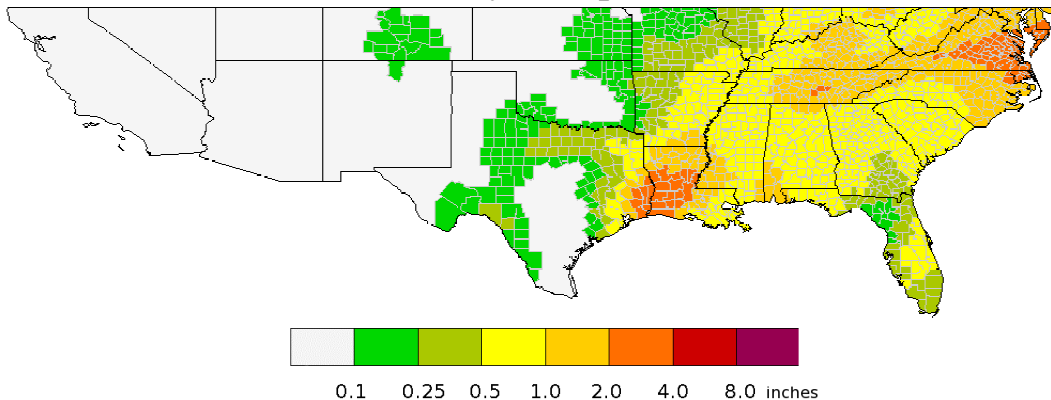

Forecast 5 Day Precipitation Totals