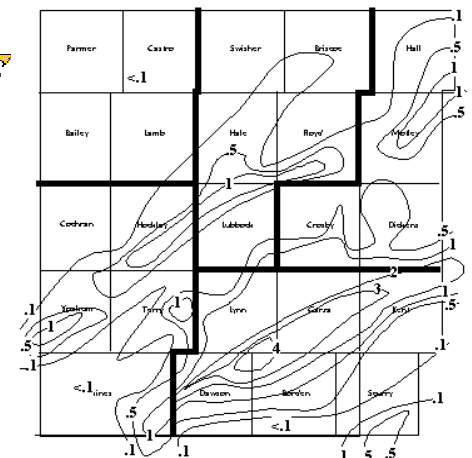

MDA CROPCAST Cotton Services

A unique package of crop weather info specific to the cotton industry.

- COMPLETE DAILY COVERAGE OF **ALL U.S. AREAS**
- DAILY ANALYSIS OF SELECT **FOREIGN "HOT SPOTS"**
- DETAILED RAINFALL DATA UTILIZING **NEXRAD RADAR NETWORK**
- **ROUND-THE-CLOCK** TELEPHONE CONSULTATION
- **EXCLUSIVE** LONG-RANGE U.S. OUTLOOKS AVAILABLE
- WEEKLY GLOBAL **PRODUCTION FORECASTS**

COVERAGE INCLUDES:

U.S. Southwest
 Texas Coastal Bend & West Texas
 Delta & Southeast
 China
 Australia
 India
 Argentina
 Brazil

*CROPCAST's Cotton Services provide unparalleled, detailed coverage of United States and international cotton areas **each trading day**. Our products include county-by-county analysis of one of the most concentrated weather-sensitive cotton areas in the world --- the 23 1/2 county area located in the West Texas panhandle.*

Forecast 5 Day Precipitation Totals

West-Texas-Past-24-Hour-Rainfall-(in-Inches)¶

CropCAST...Our Competitive Edge is Your Market Advantage!

To sign up for the Cotton products simply fill out the info below and fax to: (240) 833-8301.